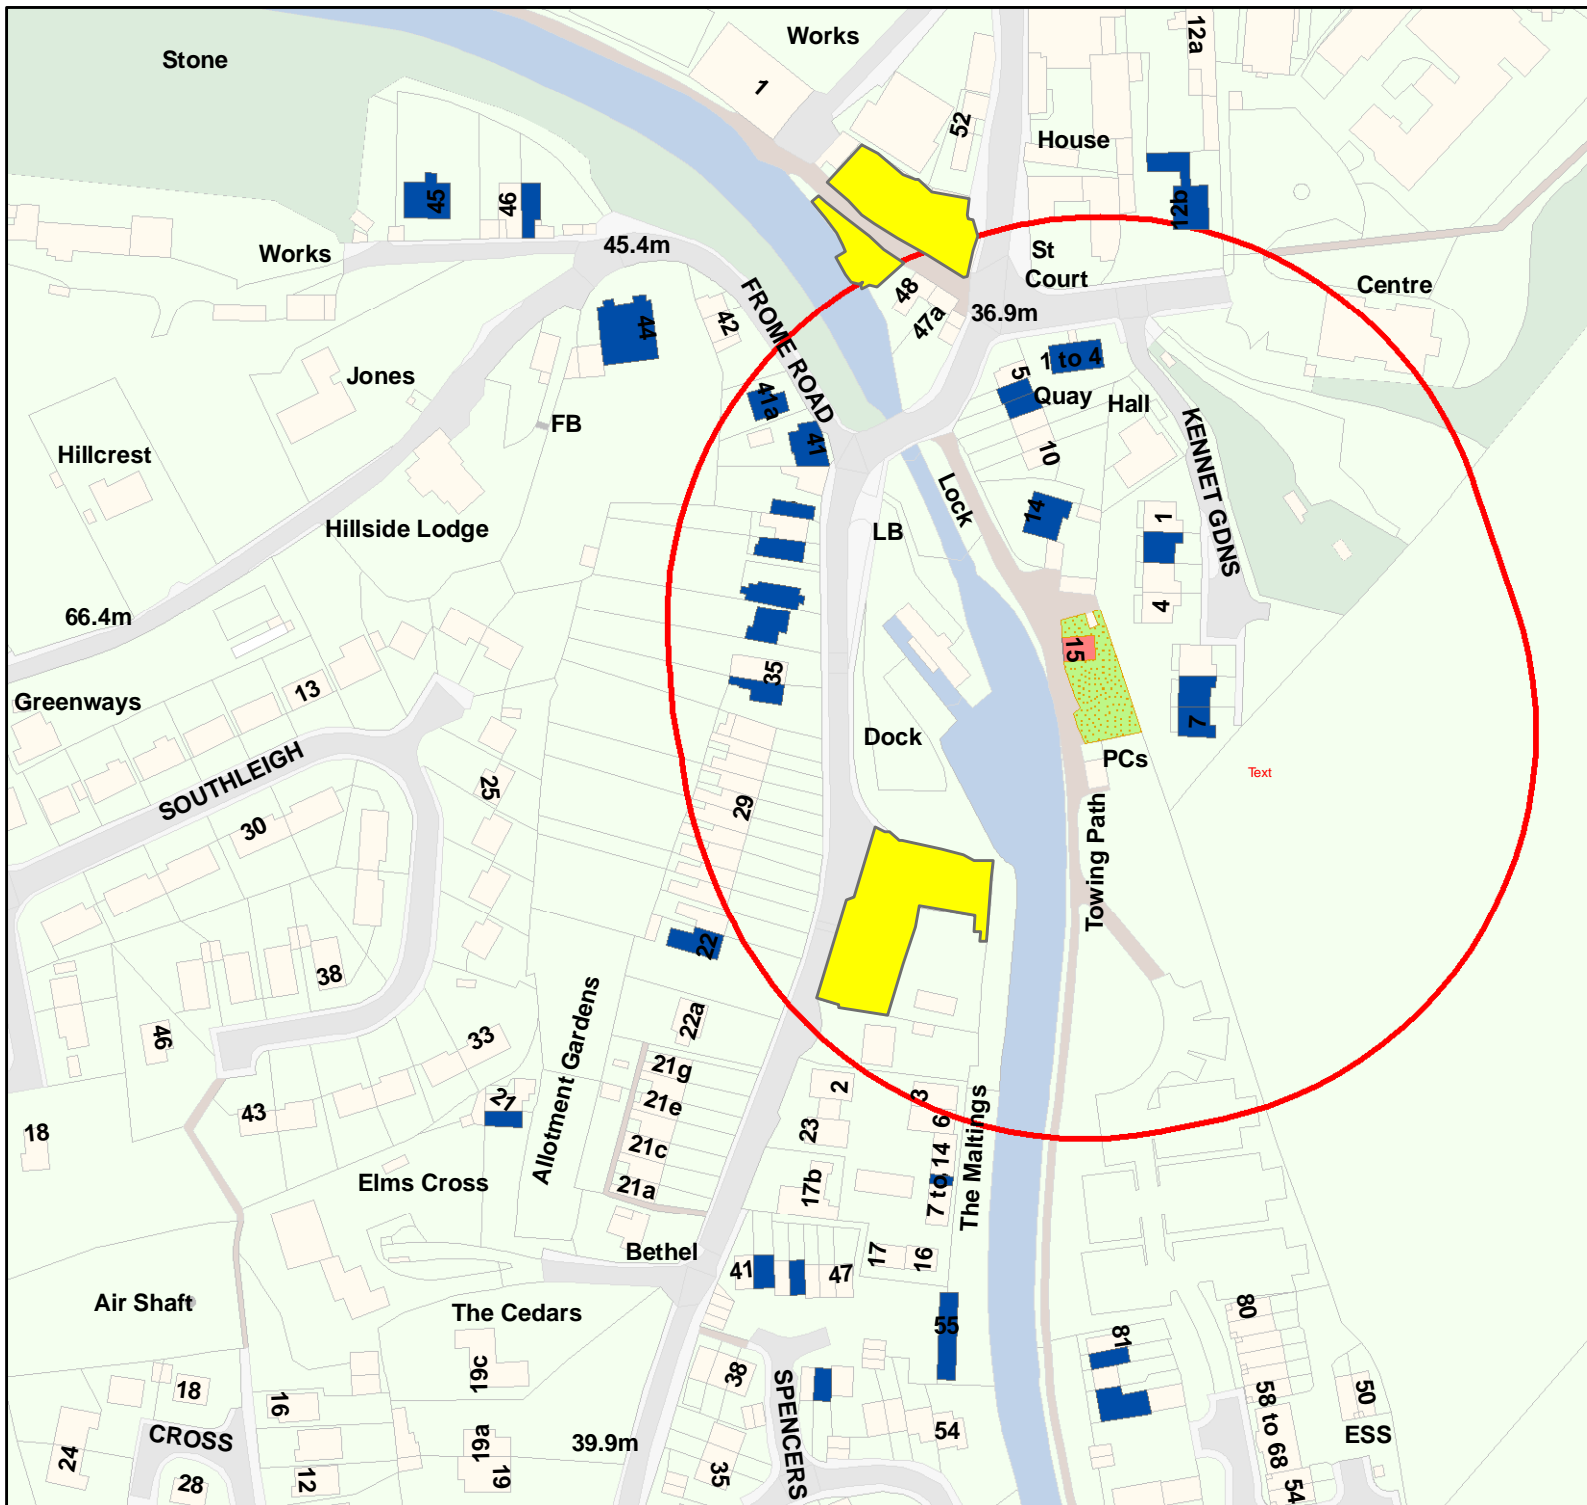

**Premises Licence
Canal Trust Cafe
15 Frome Road
Bradford on Avon
Ref 10/00161/LAPRE**

- Canal Trust Cafe
- Proposed Outside Area
- 100m Buffer
- Address Raising Objection
- Other Licensed Premises

Scale 1:1,932

Wiltshire Council
Where everybody matters

Reproduced from the Ordnance Survey mapping with permission of Her Majesty's Stationary Office. Crown Copyright. Unauthorised reproduction infringes Crown Copyright and may lead to prosecution or civil proceedings. License number 100049050